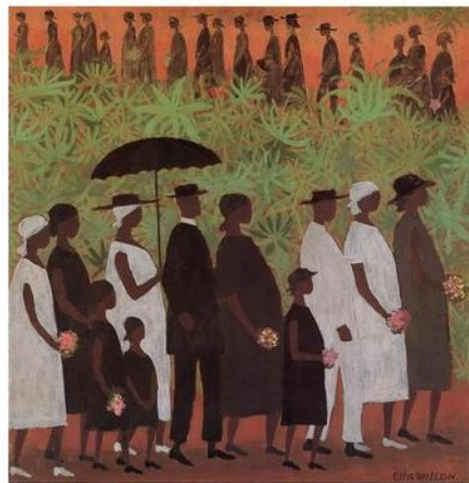

Ellis Wilson, Chinese Kites, c. 1950, Oil on linen, 40-1/2" X 24-3/4"  
Courtesy of the Clara M. Eagle Gallery, Murray State University, Murray, Kentucky

Ellis Wilson, Funeral Procession, c. 1950s, Oil on composite board  
30.5" X 29.25", Aaron Douglas Collection, Amistad Research Center, Tulane University, New Orleans,  
LA