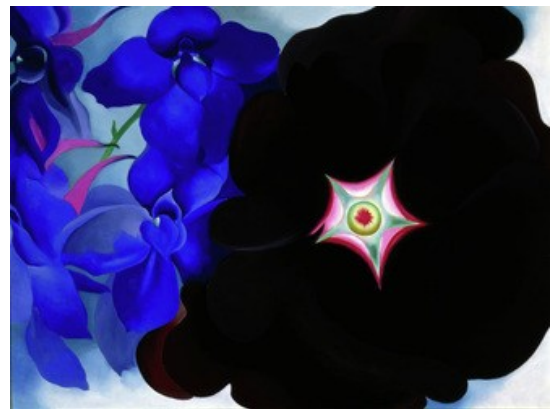

Georgia O'Keeffe, Horse Skull with White Rose,
Oil on Canvas, 1931, 36" x 18"

Georgia O'Keeffe, Calla Lilies on Red
Oil on Canvas, 1928, 32" x 17 1/8"

Georgia O'Keeffe, Two Pink Shells
Oil on Canvas, 1937, 12" x 10"

Georgia O'Keeffe, Black Hollycock Blue Lakespur,
Oil on Canvas, 1930, 30 1/8" x 40"