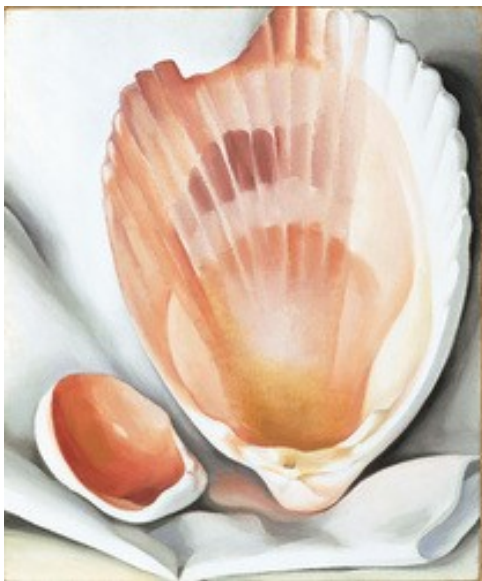

Georgia O'Keeffe, Horse Skull with White Rose,
Oil on Canvas, 1931, 36" x 18"

Georgia O'Keeffe, Calla Lilies on Red
Oil on Canvas, 1928, 32" x 17 1/8"

Georgia O'Keeffe, Two Pink Shells
Oil on Canvas, 1937, 12" x 10"

Georgia O'Keeffe, Black Hollycock Blue Lakespur,
Oil on Canvas, 1930, 30 1/8" x 40"